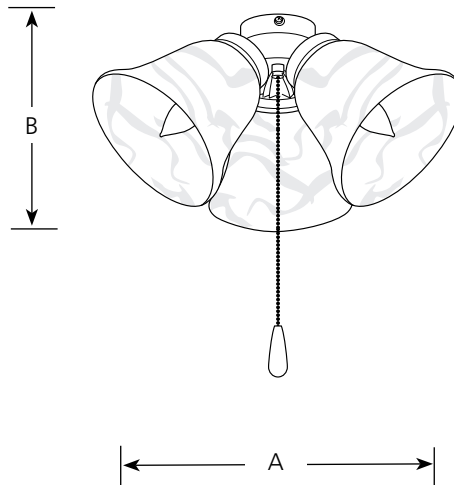

Type \_\_\_\_\_  
 -09 -20 -30 -33  
 P2642

Catalog No.	Finish				Dimensions (Inches)	
	Brushed Nickel	Antique Bronze	White	Cobblestone	A	B
P2642	-09	-20	-30	-33	13-5/8"	7-3/4"

**Specifications:**

General

- Three alabaster glass shades  
- 5-3/8" dia. x 4-7/8" ht., 1-5/8" dia. center hole
- Pull chain on Brushed Nickel (-09) is chrome with a maple fob, White (-30) finish is chrome with a white fob, and on the rest are antique brass with a medium oak fob.
- Utilizes (3) 60-watt candelabra based lamps, included.
- Brushed Nickel (-09) is a plated finish
- Steel construction

Mounting

- Universal -use with any indoor fan with 1/8" IPS light kit adapter

Electrical

- Three ceramic candelabra based sockets
- Quick connect wiring to fan
- Prewired
- 190-watt limiter

Labeling

- UL listed