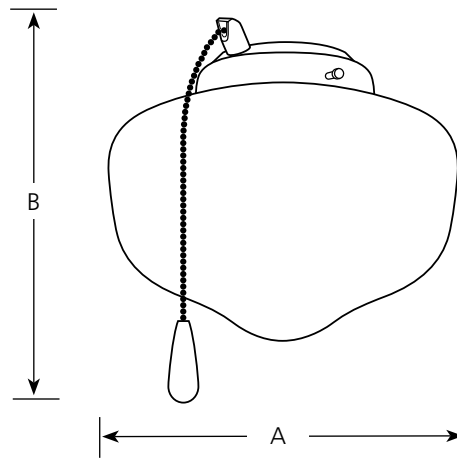

Incandescent

**Schoolhouse Glass Light Kit
Indoor/Outdoor**

Ceiling Fans

Energy Star (See "General")

Catalog No	Finish				Lamping	Dimensions (Inches)	
	Antique Bronze	White	Cobblestone	Forged Black		A	B
P2601	-20	-30	-33	-80	1-60w (m) or 1-13w (m) CFL (Incl)	8-3/8	6-3/4

Type	-20	-30	-33	-80
P2601	<input type="checkbox"/>	<input type="checkbox"/>	<input type="checkbox"/>	<input type="checkbox"/>

Specifications:

General

- Opal schoolhouse style glass - 8-3/8" dia. x 6" tall
- Pull chain on white (-30) finish is chrome with a white fob, antique bronze (-20) and cobblestone (-33) is antique brass with a medium oak fob, forged black (-80) is antique brass with a black fob.
- Utilizes 1 - 60w medium based lamp and includes 1 - 13w medium base CFL (non-dimmable)