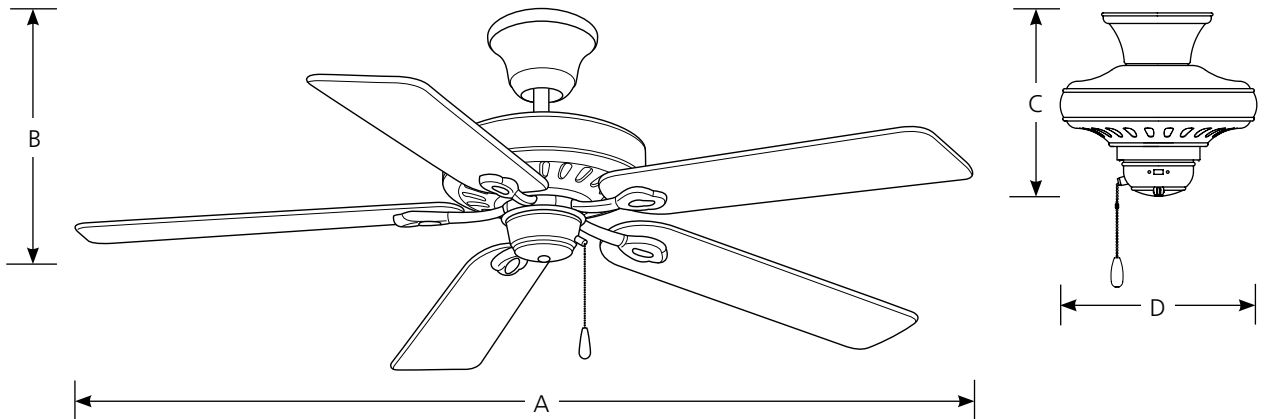

Indoor

52" Ceiling Fan
Air Pro
Energy Star

Ceiling Fan

	Type					
	-09	-09CH	-20	-33	-77	-81
P2521	<input type="checkbox"/>	<input type="checkbox"/>	<input type="checkbox"/>	<input type="checkbox"/>	<input type="checkbox"/>	<input type="checkbox"/>

Catalog No.	Finish						Dimensions (Inches)			
	Brushed Nickel	Brushed Nickel	Antique Bronze	Cobble- Stone	Forged Bronze	Antique Nickel	A	B	C	D
P2521	-09	-09CH	-20	-33	-77	-81	52	14-5/8	11-9/16	11-3/4
Blades										
Side 1	White	Cherry	Medium Cherry	Honey Pine	Classic Walnut	Medium Oak				
Side 2	Natural Cherry	Natural Cherry	Classic Walnut	Medium Cherry	Medium Cherry	Cherry				

Motor

- Triple capacitor speed control; manual reverse control
- 153mm dia x 18mm high
- Pull chain on Brushed Nickel (-09) is chrome with a white fob and Antique Nickel (-81) is antique brass with a black fob, and all the rest have antique brass chains with walnut fob's.

Mounting

- Dual ceiling mounting use with downrod or install close to ceiling
- Quick Install canopy
 - Installs without removing J-box screws
 - Holds fan for wiring during installation
 - Dual-mount for downrod or close to ceiling mounting
- A 3/4" x 4-1/2" downrod is included. Longer accessory downrods can be ordered separately
- Standard canopy designed for sloped ceilings up to 45 degrees (12:12 ceiling pitch)
- Oversized, textured die cast hanger ball reduces noise and wobble vibrations
- Canopy covers standard recessed 4" octagonal outlet box. Note: An outlet box assembly designed for fan installation is required (not included)
- Mounting hardware is included