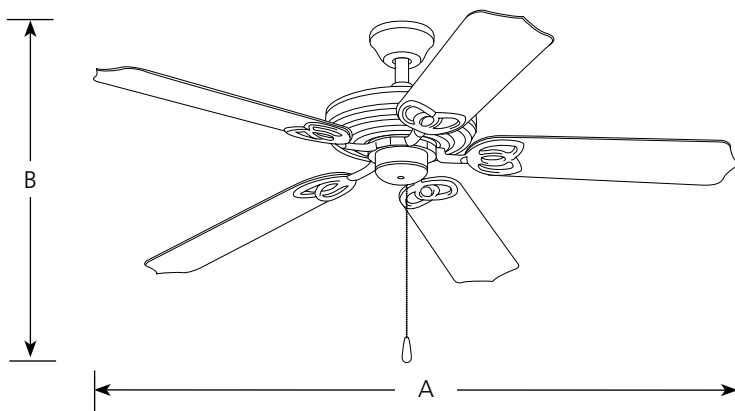

Dimensions (Inches)

| A | B | C | D |
|----|--------|---------|---|
| 52 | 17-3/8 | 12-3/16 | 4 |

Blades

| | Antique Bronze | White | Cobblestone | Forged Black |
|--------|----------------|-------|-------------|--------------|
| Side 1 | Oak | White | Oak | Toasted Oak |
| Side 2 | Oak | White | Oak | Toasted Oak |

Motor

- Triple capacitor speed control; manual reverse control
- 153mm dia x 17.5mm high
- Pull chain on forged black (-80) is antique brass chain with medium oak fob

Mounting

- Dual ceiling mounting on downrod, or close to ceiling
- A 1-1/16" x 4-1/4" downrod is included. Longer accessory downrods can be ordered separately
- Quick-Install canopy installs without removing outlet box screws and securely holds fan for wiring during installation
- Canopy covers standard recessed 4" octagonal outlet box. Note: An outlet box assembly designed for fan installation is required (not included)
- Mounting hardware is included