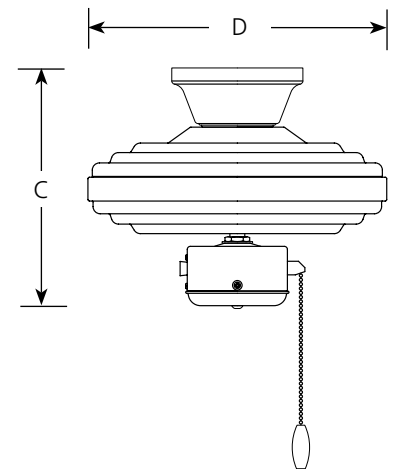

Dimensions (Inches)

| A | B | C | D |
|----|--------|---------|---|
| 52 | 17-3/8 | 12-3/16 | 4 |

Blades

| | Antique Bronze | White | Cobblestone | Forged Black |
|--------|----------------|-------|-------------|--------------|
| Side 1 | Oak | White | Oak | Toasted Oak |
| Side 2 | Oak | White | Oak | Toasted Oak |

Motor

- Triple capacitor speed control; manual reverse control
- 153mm dia x 17.5mm high
- Pull chain on forged black (-80) is antique brass chain with medium oak fob

Mounting

- Dual ceiling mounting on downrod, or close to ceiling
- A 1-1/16" x 4-1/4" downrod is included. Longer accessory downrods can be ordered separately
- Quick-Install canopy installs without removing outlet box screws and securely holds fan for wiring during installation
- Canopy covers standard recessed 4" octagonal outlet box. Note: An outlet box assembly designed for fan installation is required (not included)
- Mounting hardware is included