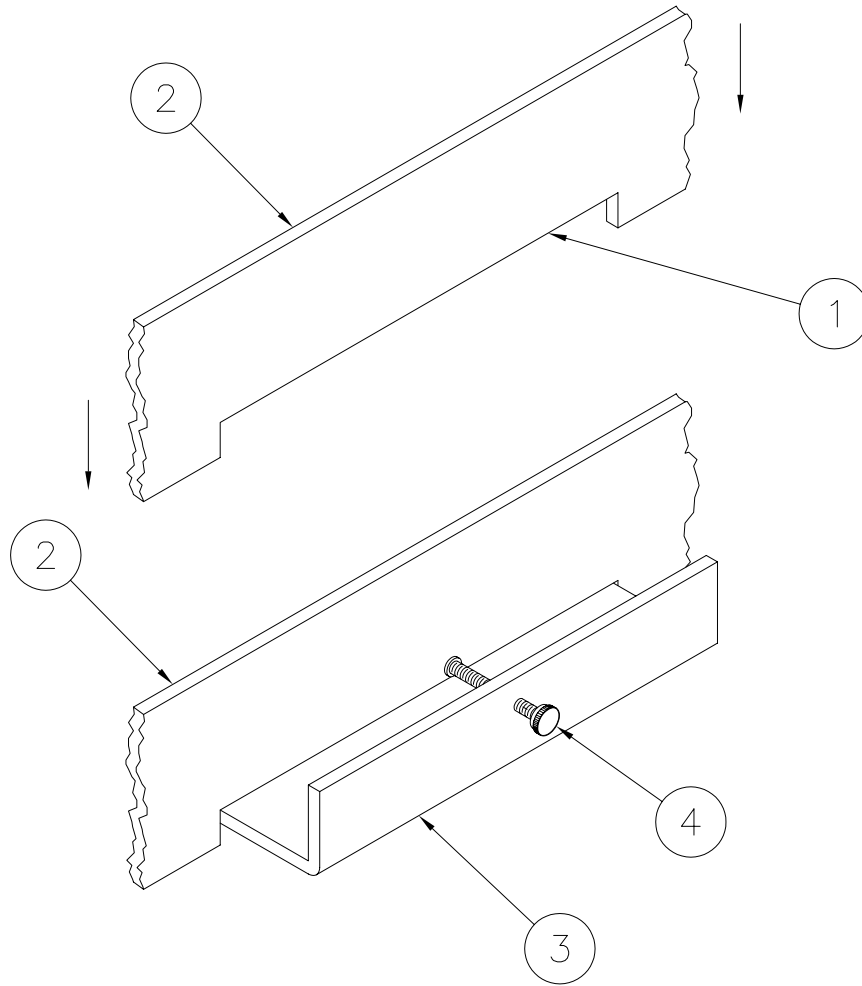

CAUTION: Read instructions carefully and turn electricity off at main circuit breaker panel before beginning installation.

Mounting for Decorative Wall Pockets

WARNING - This product contains chemicals known to the State of California to cause cancer, birth defects and /or other reproductive harm. Thoroughly wash hands after installing, handling, cleaning, or otherwise touching this product.

1. - Slip Notch (1) in the Mounting Strip (2) over the Trim Bracket (3) of the Wall Fixture and tighten Thumb Screw (4).

ADVERTENCIA - Este producto contiene sustancias químicas que según el Estado de California causa cáncer, defectos de nacimiento y (o) daño al sistema reproductor. Lavarse bien las manos después de instalar, manipular, limpiar o tocar de manera alguna este producto.