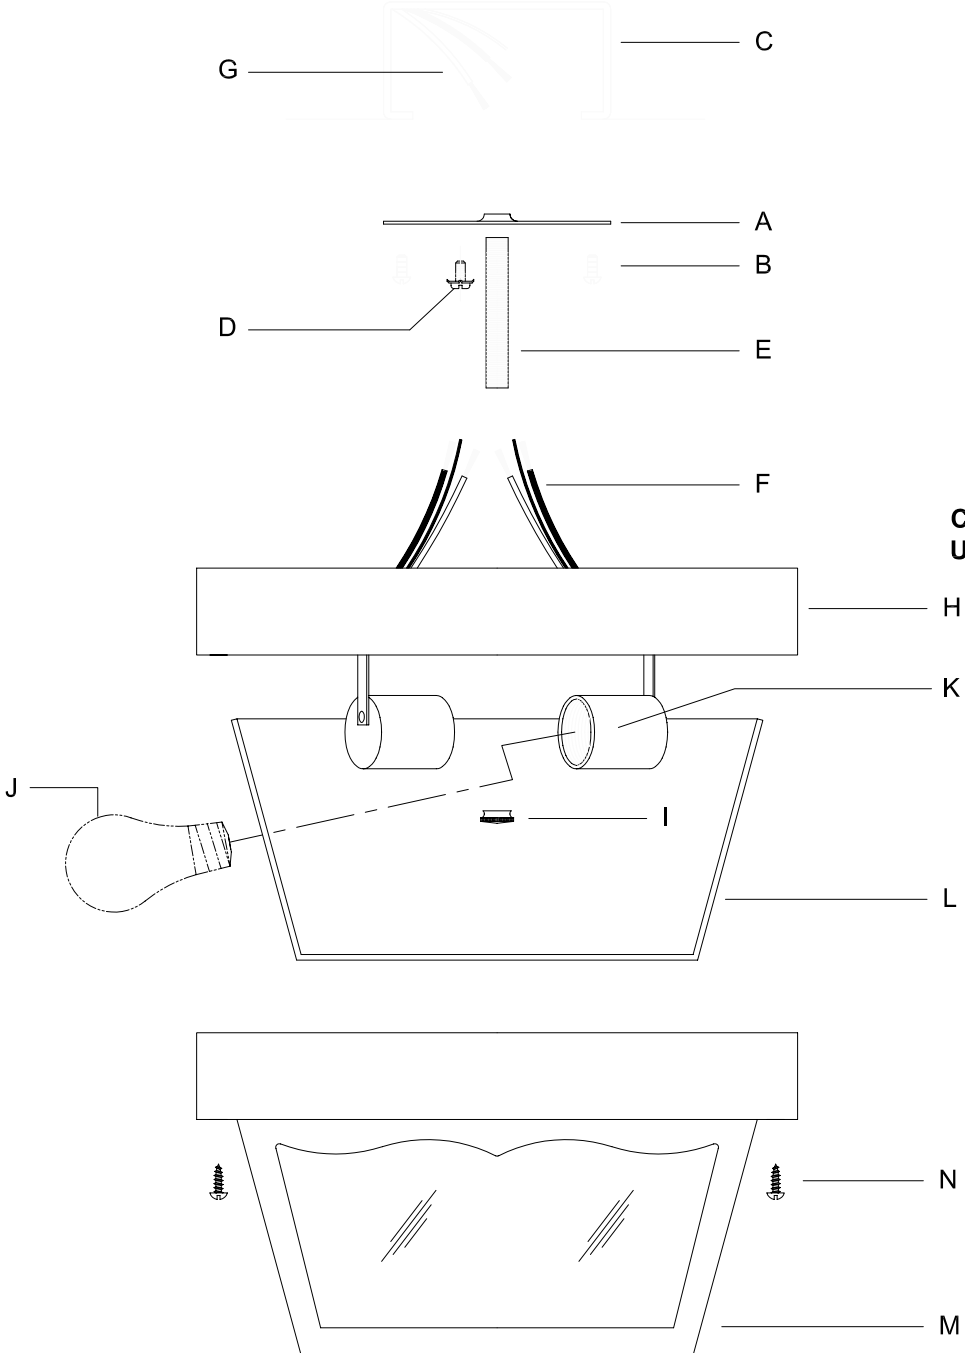

Assembly & Installation Instructions

CAUTION: Read instructions carefully and turn electricity off at main circuit breaker panel before beginning installation.

5744, 5745

WARNING - If any Special Control Devices are used with this Fixture, Follow the Instructions Carefully to assure full compliance with N.E.C. requirements. If there are any questions, contact a Qualified Electrical Contractor.

ASSEMBLY STEPS:

PASOS PARA ENSAMBLAR:

MODE D'ASSEMBLAGE:

1. B,A → C
2. D,E → A
3. F → G
4. H → E
5. I → E
6. J → K
7. L → M
8. M → H
9. N → M,H

CAUTION: ALL GLASS IS FRAGILE, USE CAUTION WHEN HANDLING LAMPS.