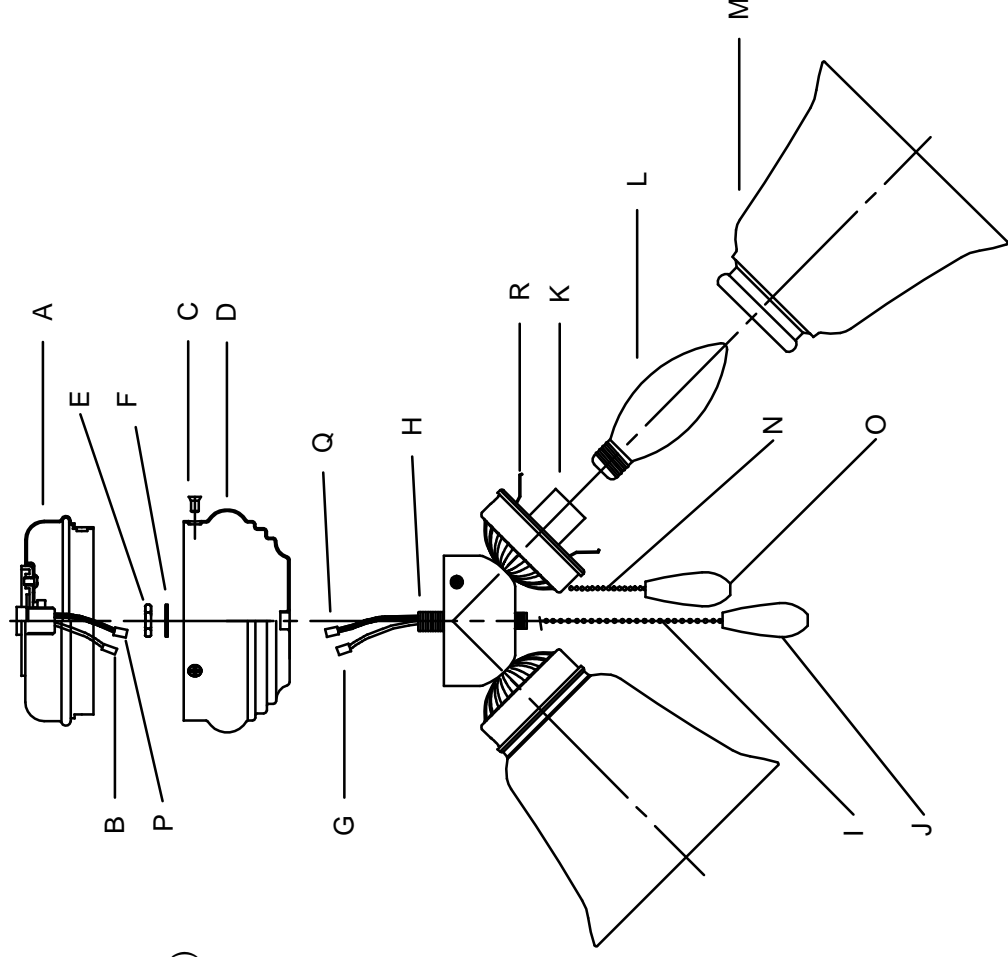

CAUTION: Read instructions carefully and turn electricity off at main circuit breaker panel before beginning installation.

2642, 2643, 2647

*****
WARNING - If any Special Control Devices are used with this Fixture, Follow the Instructions Carefully to assure full compliance with N.E.C. requirements. If there are any questions, contact a Qualified Electrical Contractor.

CAUTION - All glass is fragile, use care when handling lamp(s) or other glass components.

WARNING - This product contains chemicals known to the State of California to cause cancer, birth defects and/or other reproductive harm. Thoroughly wash hands after installing, handling, cleaning, or otherwise touching this product.

WARNING - As required by Congress, this fixture contains a device to limit lighting power consumption to 190 watts or less. If the wattage of installed bulbs exceeds 190 watts, the light fixture will not operate. To reset the Limiter (1) turn off power using the pull switch or wall switch, (2) reduce the total wattage of installed bulbs to less than 190 watts and (3) restore power to resume normal operation.

*****

ASSEMBLY STEPS:

PASOS PARA ENSAMBLAR:

MODE D'ASSEMBLAGE:

1. REMOVE (E), (F) FROM (H)
  REMUEVA (E), (F) REVISADO (H)
  RETIREZ (E), (F) Révisé (H)
2. D, F, E → H
3. G → B
4. Q → P
5. D → A
6. C → D, A
7. O → N
8. M → R
9. J → I
10. L → K

A, B, P, C, D, N & O
(NOT FURNISHED)
(NO INCLUIDA)
(NON FOURNIE)

CAUTION - To reduce the risk of fire and electric shock, this light kit should be used only with ceiling fan models P2500, P2501, P2503, P2521, P2523, manufactured by Chien Luen Industries (Zhongshan) Ltd.

Net Weight P2642: 3.23 Lbs.

Net Weight P2643: 4.24 Lbs.

Net Weight P2647: 4.09 Lbs.