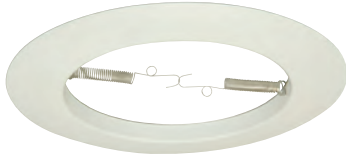

I

J

K

L

M

N

O

■ SKU	TYPE	INSTALLED	FINISH	MASTER CARTON / SIZE
A K212-O	Keyless Fixture	Lamp Holder	Porcelain	Individually Boxed (50 Pieces)
B K212-P	Keyless Fixtures	Lamp Holder	White Plastic	Individually Boxed (50 Pieces)
C K858-SO	Three Piece Pull Chain	Porcelain Construction	Porcelain	Individually Boxed (50 Pieces)
D BUK	Blank Up Kit	-	White	Individually Poly Bagged
E K-WG	A-19 Metal Wire Guard	To Be Used With K212-O	Brass	Individually Poly Bagged (30 Pieces)
F K212-CF	Small Space Lighting	1-13WSGU24L-27K Bulb	White	5" W x 3.75" H
G K212M-CF	Small Space Lighting	With Motion Sensor, 1-13WSGU24L-27K Bulb	White	5" W x 4" H x 6.75" L
H K212PC-CF	Small Space Lighting	With Pull Chain, 1-13WSGU24L-27K Bulb	White	5" W x 3.75" H
I T-501	Open Ring	PAR 38, BR40/150 Watt. Max.	White	7.75" Diameter
J T-508	Open Ring	PAR 30, BR30/75 Watt. Max.	White	7.75" Diameter
K T-503WW	White Aluminum Baffle	PAR 38, BR40/150 Watt. Max.	White	7.75" Diameter
L T-502M	White Metal Shower Trim	Clear Glass, A19	White	7.75" Diameter
M T-506	Eyeball	PAR 30, BR30/75 Watt. Max.	White	7.75" Diameter
N T-504WW	White Aluminum Baffle	PAR 30, BR30/75 Watt. Max., Wide Ring	White	7.75" Diameter
O T-42WW	White Aluminum Baffle	PAR 20, R20/50 Watt. Max.	White	5" Diameter