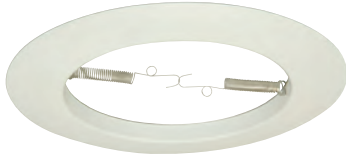

I

J

K

L

M

N

O

SKU	TYPE	INSTALLED	FINISH	MASTER CARTON / SIZE
A K212-O	Keyless Fixture	Lamp Holder	Porcelain	Individually Boxed (50 Pieces)
B K212-P	Keyless Fixtures	Lamp Holder	White Plastic	Individually Boxed (50 Pieces)
C K858-SO	Three Piece Pull Chain	Porcelain Construction	Porcelain	Individually Boxed (50 Pieces)
D BUK	Blank Up Kit	-	White	Individually Poly Bagged
E K-WG	A-19 Metal Wire Guard	To Be Used With K212-O	Brass	Individually Poly Bagged (30 Pieces)
F K212-CF	Small Space Lighting	1-13WSGU24L-27K Bulb	White	5" W x 3.75" H
G K212M-CF	Small Space Lighting	With Motion Sensor, 1-13WSGU24L-27K Bulb	White	5" W x 4" H x 6.75" L
H K212PC-CF	Small Space Lighting	With Pull Chain, 1-13WSGU24L-27K Bulb	White	5" W x 3.75" H
I T-501	Open Ring	PAR 38, BR40/150 Watt. Max.	White	7.75" Diameter
J T-508	Open Ring	PAR 30, BR30/75 Watt. Max.	White	7.75" Diameter
K T-503WW	White Aluminum Baffle	PAR 38, BR40/150 Watt. Max.	White	7.75" Diameter
L T-502M	White Metal Shower Trim	Clear Glass, A19	White	7.75" Diameter
M T-506	Eyeball	PAR 30, BR30/75 Watt. Max.	White	7.75" Diameter
N T-504WW	White Aluminum Baffle	PAR 30, BR30/75 Watt. Max., Wide Ring	White	7.75" Diameter
O T-42WW	White Aluminum Baffle	PAR 20, R20/50 Watt. Max.	White	5" Diameter