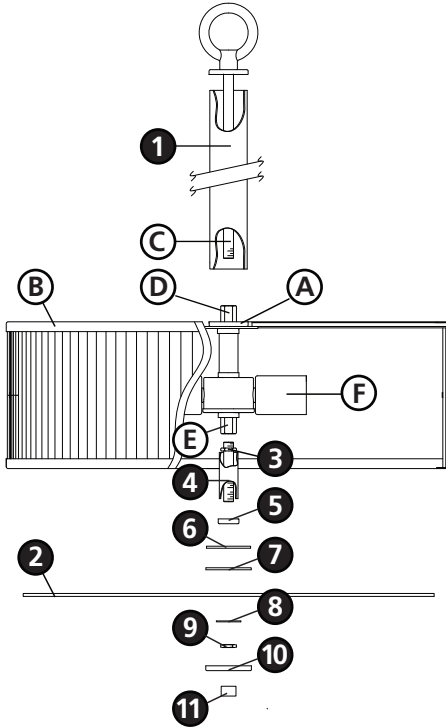

Family: Midtown | Item No. 4972 BN

Drawing 1 - Fixture Assembly

## ▼ start here

**1**

1. Find a clear area in which you can work.
2. Unpack fixture and glass from carton.
3. Carefully review instructions prior to assembly.

**\*\*\* The construction of this fixture will be accomplished by first assembling the the main body of the fixture, making all necessary electrical connections, hanging the fixture from the ceiling, and then installing the glass.**

**2**

1. To assemble fixture, slip tubing (1) over wires and place into cap (A) on top of cage assembly (B) - see **Drawing 1**.
2. Slip center stem (C) along wires and thread end of stem (C) into coupler (D) located on top of cage assembly (A) and tighten.
3. Please refer to the hanging instruction sheet (I.S. 19) provided to hang fixture. Then refer back to this sheet to install fixture glass.

**3**

1. Before installing glass (2), fixture can now be lamped accordingly.
2. To install glass (2), thread bottom center stem with hex nut (3) into coupler (E) at base of socket assembly (F) approximately 3/8". Tighten hex nut (3) up against coupler (E) to lock center stem in position - see **Drawing 1**.
3. Slip tubing (4) over center stem and hold in position.
4. Slip cap (5) over center stem followed by metal flat washer (6) and rubber washer (7) and hold in position.
5. Slip glass (2) onto center stem and hold in position.
6. Slip flat washer (9) onto center stem and hold both glass and washer in position while threading on hex nut (10). Tighten hex nut to secure glass to fixture.
7. Slip cap (11) onto center stem and hold in position.
8. Thread on bottom knob (12) and tighten to complete assembly.