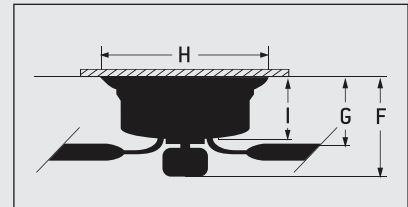

SPECS

- Blade Sweep Option.42" (WB242 Models)
.48" (WB348 & 448 Models)
- Number of Blades2 (WB242)
.3 (WB348)
.4 (WB448)
- Blade Pitch15°
- Motor Size (MM).153 x 8 (42")
.153 x 12 (48")
- AMPS (HI Speed)<1
- Watts (HI Speed)65
- Shipping Wt. (lbs.)17
- CU. FT. in Carton1.5

CEILING DROP DIMENSIONS

Model: WB242SC/WB242BS
 F: 9.25" G: 7.0" 
 H: 11.75" I: 6.5" CANADIAN APPROVED

With Light Kit
 F: 11.75"

Model: WB348/WB448
 F: 17.0" G: 10.5" 
 H: 8.5" I: 9.0" CANADIAN APPROVED

"Compare: 36" to 48" ceiling fans have airflow efficiencies ranging from approximately 71 to 86 cubic feet per minute per watt at high speed."