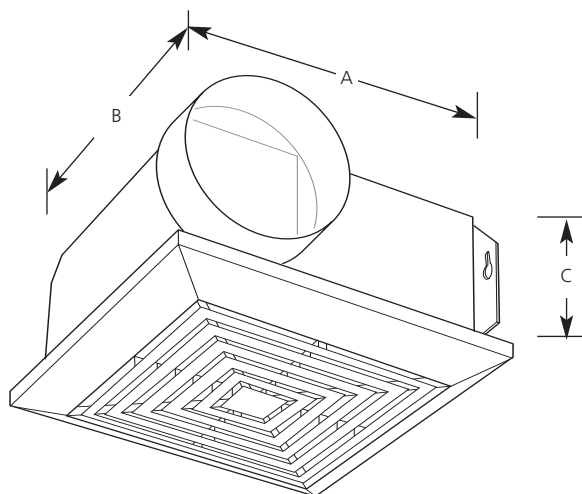

Type \_\_\_\_\_  
 -30  
 PV001

Catalog No.	Finish	Capacity	Sones	Volts	Amps	Housing Dimensions (Inches)		
	White					A	B	C
PV001	-30	50 CFM	4.0	120v	0.70a	7-3/4	6-3/4	4

#### Trim/Grille

- One piece white polymeric plastic
- Torsion spring mounting – no tools needed
- Dimensions – 8-1/2" square, 7/8" deep

#### Housing

- Mounts to ceiling or wall joists
- Galvanized steel
- 25 gauge
- Double strength mounting flanges with keyhole slots
- Removable wiring cover for easy connections
- Unique internal flap exposes either top or side hole for conduit or BX fitter
- No KO's to remove
- Polymeric 4" round duct fitting for positive connection
- Quiet polymeric damper to prevent cold backdrafts with no metallic clatter