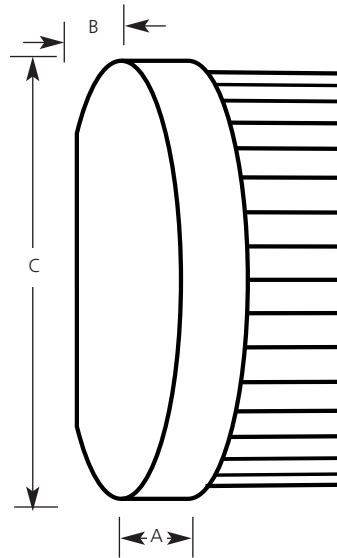

Type _____
 -10 -13 -27 -33
 P8623

Catalog No.	Finish				Dimensions (Inches)		
	Polished Brass	Brushed Steel	Golden Umber	Cobble-stone	A	B	C
	P8623	-10	-13	-27	-33	3/4	4

Specifications:

General

- Decorative metal end caps in plated finishes (Polished Brass -10, and Brushed Steel -13)
- Decorative metal end caps in hand painted finishes
- Adheres to existing diffusers with double faced tape
- Ideal for re-model projects and new construction
- Available in seven finishes
- Fits on P7174,P7173,P7172,P7096,P7095, and P7094 fixtures
- Easy conversion for designer finished details
- Fits on fixtures which comply with Americans with Disabilities Act, 4" extension

Mounting

- Double back adhesive tape
- See P7174,P7173,P7172,P7096,P7095, and P7094 spec sheets

Electrical

- See P7174,P7173,P7172,P7096,P7095, and P7094 spec sheets