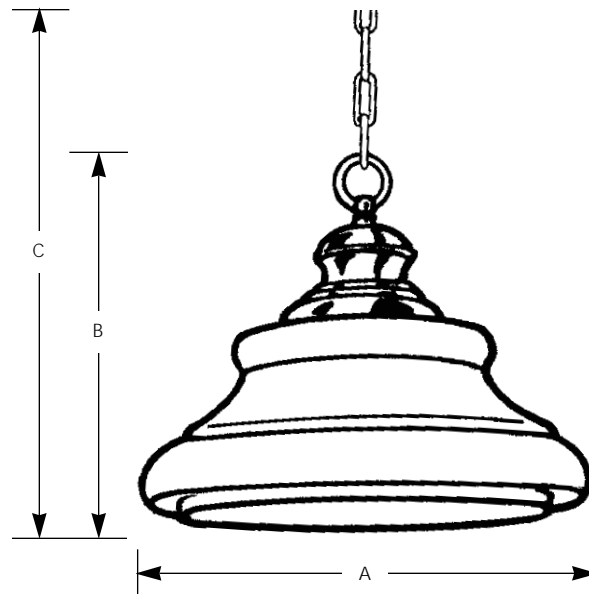

Type _____
 -10
 P5018

Catalog No.	Finish Polished Brass	Lamping	Dimensions (Inches)		
			A	B	C
P5018	-10	1 (m) 150w	15	11-1/4	36

Specifications:

General

- Triplex opal glass shade
- Polished Brass finish
- Steel construction

Mounting

- Chain hung ceiling
- 2 feet of 9 gauge chain
- Covers outlet box
- Mounting strap for outlet box included
- Canopy 5-1/2" diameter

Electrical

- 15 feet of wire
- Medium based phenolic socket
- Pre-wired