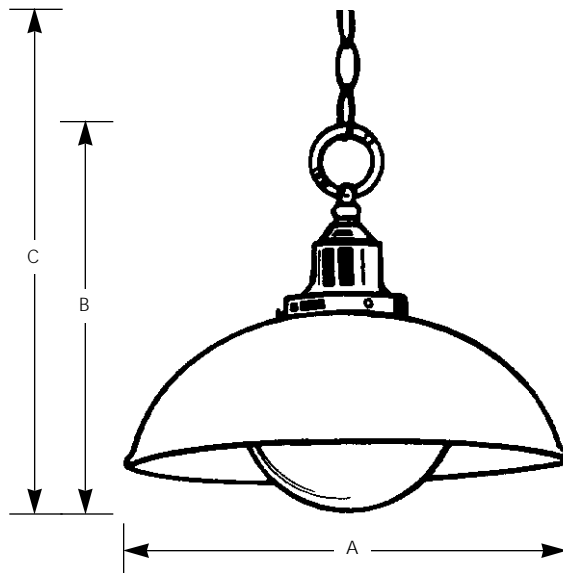

Type \_\_\_\_\_  
 -10 -59  
 P4295

Catalog No.	Finish		Lamping	Dimensions (Inches)		
	Polished Brass	Almond		A	B	C
P4295	-10	-59	1 (m) 100w	12	9	36

**Specifications:**

General

- Domed metal shade with white glass globe
- Polished Brass (-10) or Almond (-59) finish
- Steel construction

Electrical

- 10 feet of wire
- Medium based phenolic socket
- Pre-wired

Labeling

- UL-CUL listed

Mounting

- Chain hung ceiling
- 2 feet of 9 gauge chain
- Covers outlet box
- Mounting strap for outlet box included
- Canopy 5-1/2" diameter