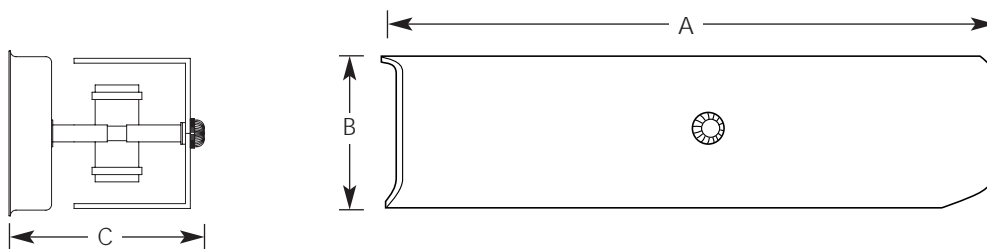

Type _____

-30

P3015

Catalog No.	Finish	GCO		Dimensions (Inches)		
	Black	Installed	Lamping	A	B	C
P3015	-30	No	2 (m) 75w	13	4-1/4	4-1/4

Specifications:

General

- White bent channel glass
- Glass held in place by one decorative knob
- All units have KO's for a switch, and GCO
- Progress P8608-30 GCO accessory can be ordered separately if needed

Electrical

- Phenolic socket
- Pre-wired

Labeling

- UL-CUL listed

Mounting

- Wall mounted
- Covers outlet box
- Back plate - 4-5/8" square