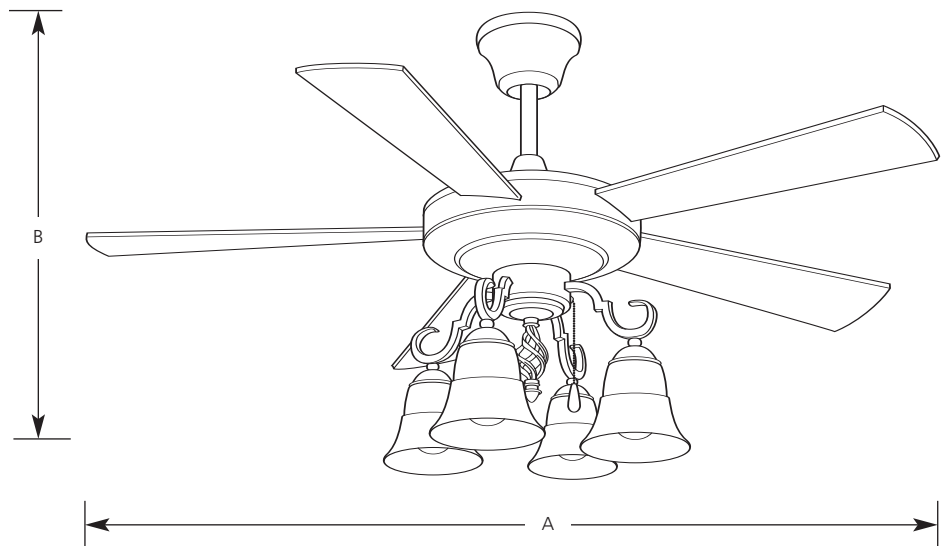

Indoor

**Melbourne
52" with Light Kit**

Ceiling Fan

Type _____
-84
P2520

Catalog No.	Finish Espresso	Dimensions (Inches)	
		A	B
P2520	-84	52	27*
Blades		*with 4" downrod = 23"	
Side 1	Dark Walnut		
Side 2	Medium Cherry		

Specifications:

General

- 30 year limited warranty

Blades

- Five blades
- 12 degree pitch
- Reversible
- Plywood construction

Motor

- Triple capacitor speed control; manual reverse control
- 153mm dia x 18mm high

Light Kit

- Four etched watermark glass shades
- Pull chain is antique brass with a walnut fob
- Utilizes (4) 60-watt medium base lamps, or (4) 13-watt medium base spiral CFL (included)

Mounting

- Ceiling mounting on downrod.
- 3/4" 4" & 8" downrods are included. Longer accessory downrods can be ordered separately
- Standard canopy designed for sloped ceilings up to 45 degrees (12:12 ceiling pitch)
- Canopy covers standard recessed 4" octagonal outlet box. Note: An outlet box assembly designed for fan installation is required (not included)
- Mounting hardware is included