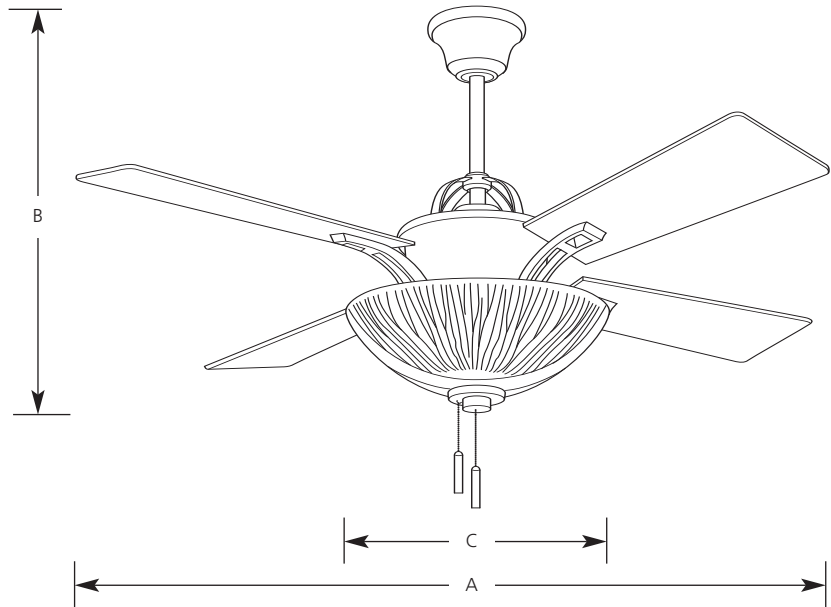

# Riverside 52" with Light Kit

Ceiling Fan

Type \_\_\_\_\_

-88

P2518

Catalog No.	Finish Heirloom	Dimensions (Inches)		
		A	B	C
P2518	-88	52	21-1/2	16
<b>Blades</b>				
Side 1	Dark Cherry			
Side 2	Classic Walnut			

### Specifications:

#### Motor

- Triple capacitor speed control; manual reverse control
- 172mm dia x 17mm high
- Pull chain is antique brass with an heirloom (-88) fob