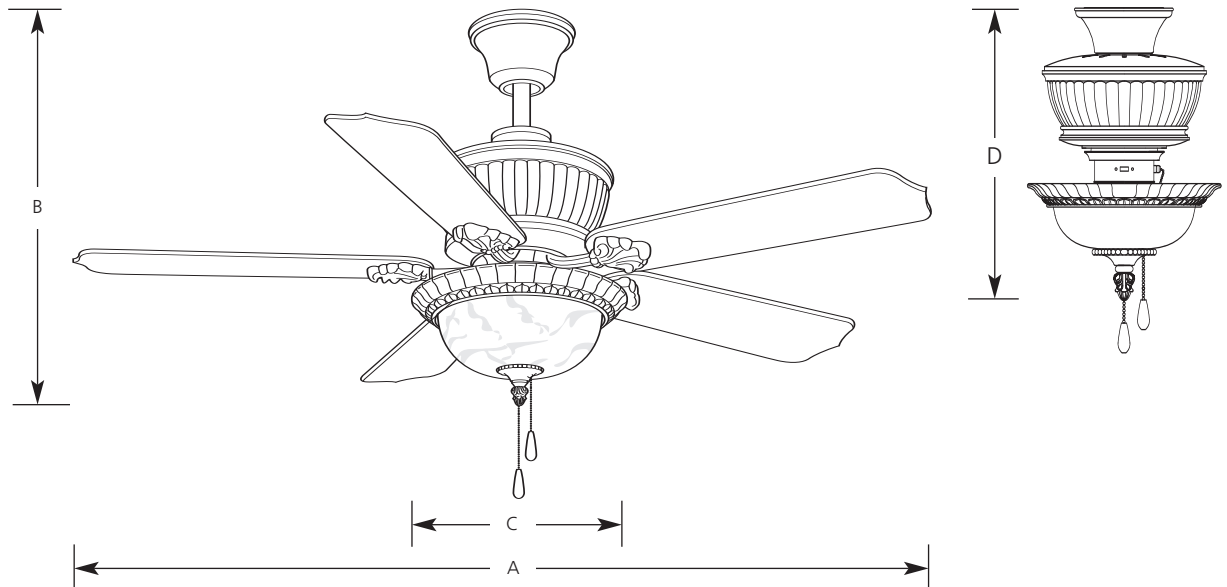

Type \_\_\_\_\_  
-46  
P2517

Catalog No.	Finish	Dimensions (Inches)			
	Weathered Bronze	A	B	C	D
P2517	-46	52	23-3/4	13	18-3/8
<b>Blades</b>					
Side 1	Walnut				
Side 2	Medium Oak				

**Specifications:**

General

- 30 year limited warranty

Blades

- Five blades
- 12 degree pitch
- Reversible

Motor

- Triple capacitor speed control; manual reverse control
- 172mm dia x 17mm high

Light Kit

- Satin marble glass bowl
- Pull chain is antique brass with walnut fob
- Utilizes (3) 40-watt candelabra lamps
- Light fixture installation optional

Mounting

- Dual ceiling mounting on downrod, or close to ceiling
- A 3/4" x 6" downrod is included. Longer accessory downrods can be ordered separately
- Standard canopy designed for sloped ceilings up to 45 degrees (12:12 ceiling pitch)
- Canopy covers standard recessed 4" octagonal outlet box. Note: An outlet box assembly designed for fan installation is required (not included)
- Mounting hardware is included

Electrical

- 80" lead wires included
- Phenolic candelabra sockets
- Prewired
- 1/8" IP accessory adapter

Labeling

- CUL listed