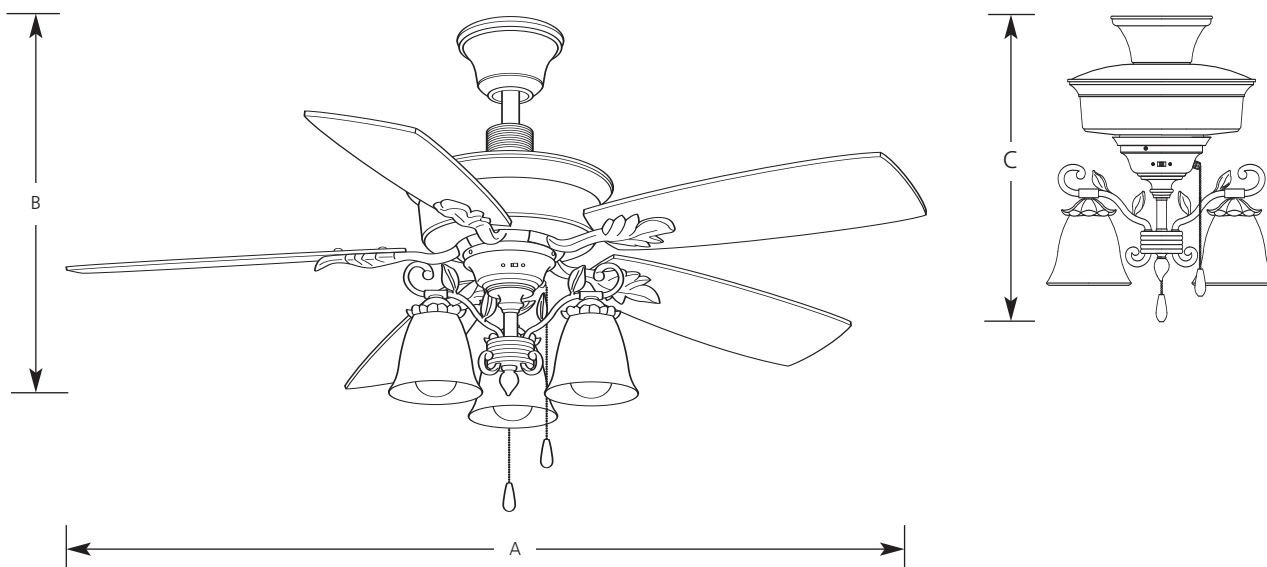

Type _____
-77
P2516 ☐

Catalog No.	Finish	Dimensions (Inches)		
	Forged Bronze	A	B	C
P2516	-77	52	23-3/4	17-11/16

Blades

Side 1 Dark Walnut
Side 2 Medium Cherry

Specifications:

General

- 30 year limited warranty

Blades

- Five blades
- 12 degree pitch
- Reversible

Motor

- Triple capacitor speed control; manual reverse control
- 153mm dia x 18mm high

Light Kit

- Three antique linen glass shades
- Leaf and wire wrap accents
- Pull chain is antique brass with a walnut fob
- Utilizes (3) 60-watt medium base lamps, or (3) 13-watt medium base spiral CFL (included)
- Light fixture installation optional

Mounting

- Dual ceiling mounting on downrod, or close to ceiling
- A 3/4" x 8" downrod is included. Longer accessory downrods can be ordered separately
- Standard canopy designed for sloped ceilings up to 45 degrees (12:12 ceiling pitch)
- Canopy covers standard recessed 4" octagonal outlet box. Note: An outlet box assembly designed for fan installation is required (not included)
- Mounting hardware is included

Electrical

- 80" lead wires included
- Ceramic medium based sockets
- Prewired
- 1/8" IP accessory adapter

Labeling

- CUL listed