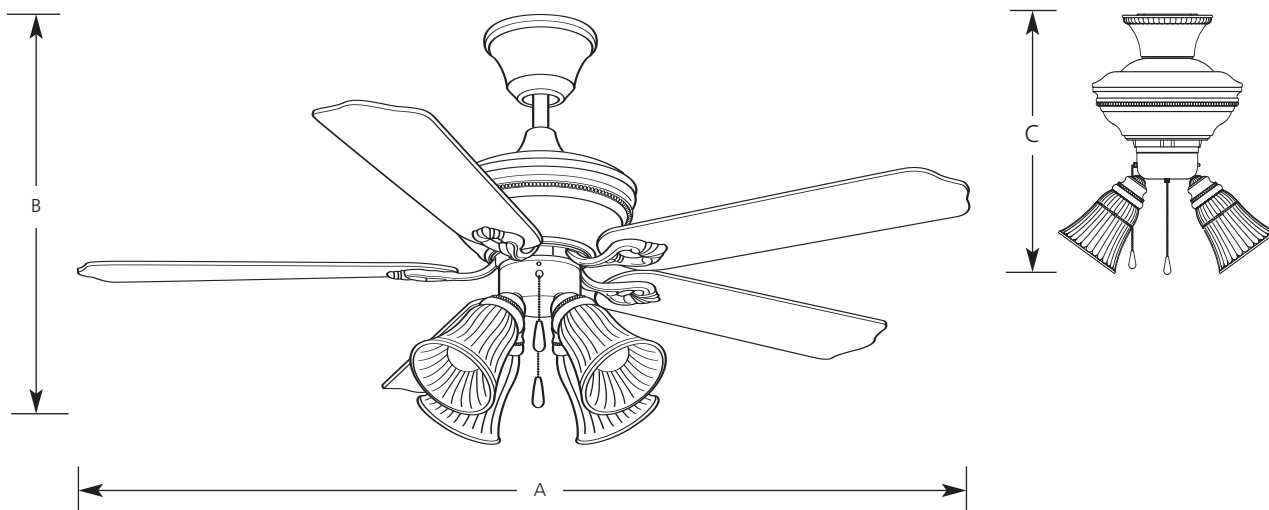

Type \_\_\_\_\_  
 -37 -77 -81  
 P2513

Catalog No.	Finish			Dimensions (Inches)		
	Burnished Brass	Forged Bronze	Antique Nickel	A	B	C
P2513	-37	-77	-81	52	23-3/4	19

**Blades**

Side 1	Dark Cherry	Cherry	Cherry
Side 2	Medium Oak	Classic Walnut	Medium Oak

**Specifications:**

General

- 30 year limited warranty

Blades

- Five blades
- Reversible
- 12 degree pitch
- Plywood construction

Motor

- Triple capacitor speed control; manual reverse control
- 153mm dia x 18mm high

Mounting

- Dual ceiling mounted on downrod, or close to ceiling
- A 3/4" x 6" downrod is included. Longer accessory downrods can be ordered separately
- Standard canopy designed for sloped ceilings up to 45 degrees (12:12 ceiling pitch)
- Canopy covers standard recessed 4" octagonal outlet box. Note: An outlet box assembly designed for fan installation is required (not included)
- Mounting hardware is included