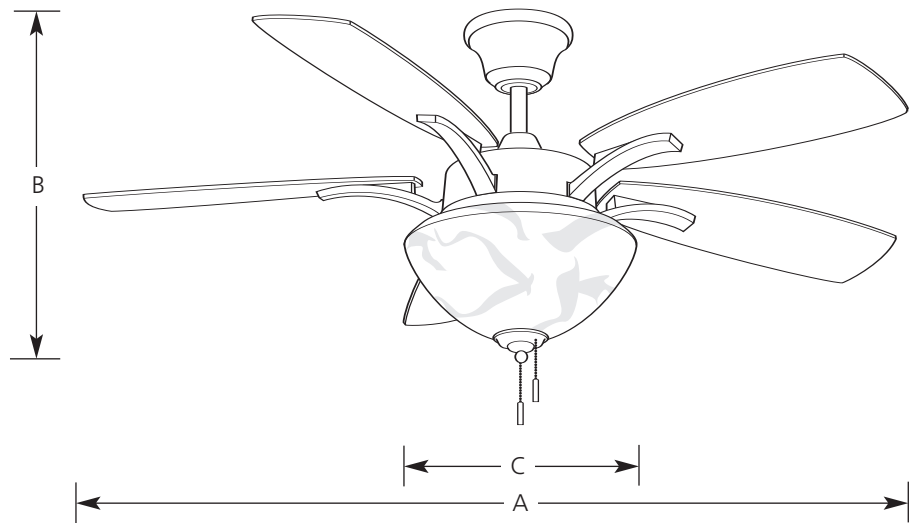

Type _____
 -09
 P2512

Catalog No.	Finish	Dimensions (Inches)		
	Brushed Nickel	A	B	C
P2512	-09	52	21-1/4	13-3/4

Blades

Side 1 Cherry
 Side 2 Natural Cherry

Specifications:

General

- 30 year limited warranty

Blades

- Five blades
- 12 degree pitch
- Reversible
- Plywood construction

Motor

- Triple capacitor speed control; manual reverse control
- 172mm dia x 17mm high
- Pull chain is chrome with a brushed nickel (-09) fob

Light Kit

- Etched watermark glass bowl
- Pull chain is chrome with a brushed nickel (-09) fob
- Utilizes (3) 40-watt candelabra lamps.

Mounting

- Ceiling mounting on downrod.
- A 3/4 " x 6" downrod is included. Longer accessory downrods can be ordered separately
- Standard canopy designed for sloped ceilings up to 45 degrees (12:12 ceiling pitch)
- Canopy covers standard recessed 4" octagonal outlet box. Note: An outlet box assembly designed for fan installation is required (not included)
- Mounting hardware is included

Electrical

- 80" lead wires included
- Phenolic candelabra based sockets
- Prewired

Labeling

- CUL listed