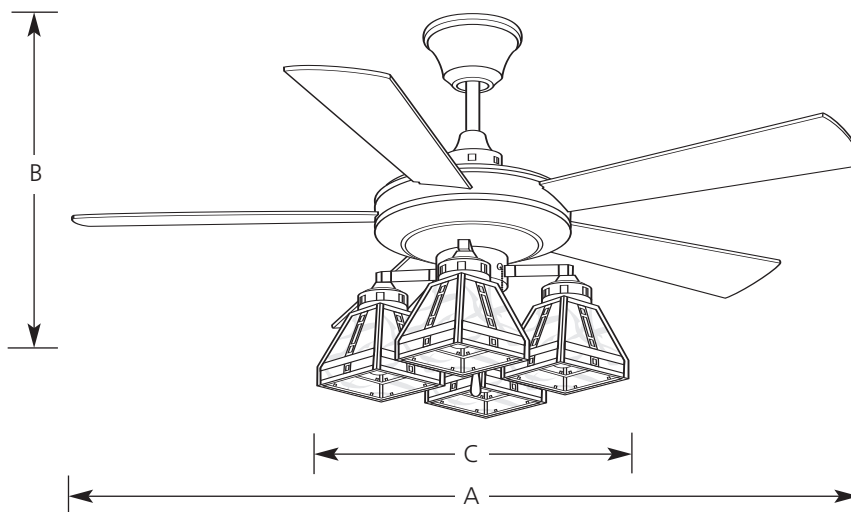

Type _____
 -46
 P2509

Catalog No.	Finish	Dimensions (Inches)		
	Weathered Bronze	A	B	C
P2509	-46	52	24*	17-1/2
Blades		*with 4" downrod = 20"		
Side 1	Honey Oak			
Side 2	Walnut			

Specifications:

General

- 30 year limited warranty

Blades

- Five blades
- 12 degree pitch
- Reversible
- Plywood construction

Motor

- Triple capacitor speed control; manual reverse control
- 153mm dia x 18mm high

Light Kit

- Four light honey art glass square shades
- Pull chain is antique brass with a medium oak fob
- Utilizes (4) 60-watt medium base lamps, or (4) 13-watt medium base spiral CFL (included)

Mounting

- Ceiling mounting on downrod.
- 3/4" 4" & 8" downrods are included. Longer accessory downrods can be ordered separately
- Standard canopy designed for sloped ceilings up to 45 degrees (12:12 ceiling pitch)
- Canopy covers standard recessed 4" octagonal outlet box. Note: An outlet box assembly designed for fan installation is required (not included)
- Mounting hardware is included

Electrical

- 80" lead wires included
- Ceramic medium based sockets
- Prewired

Labeling

- CUL listed