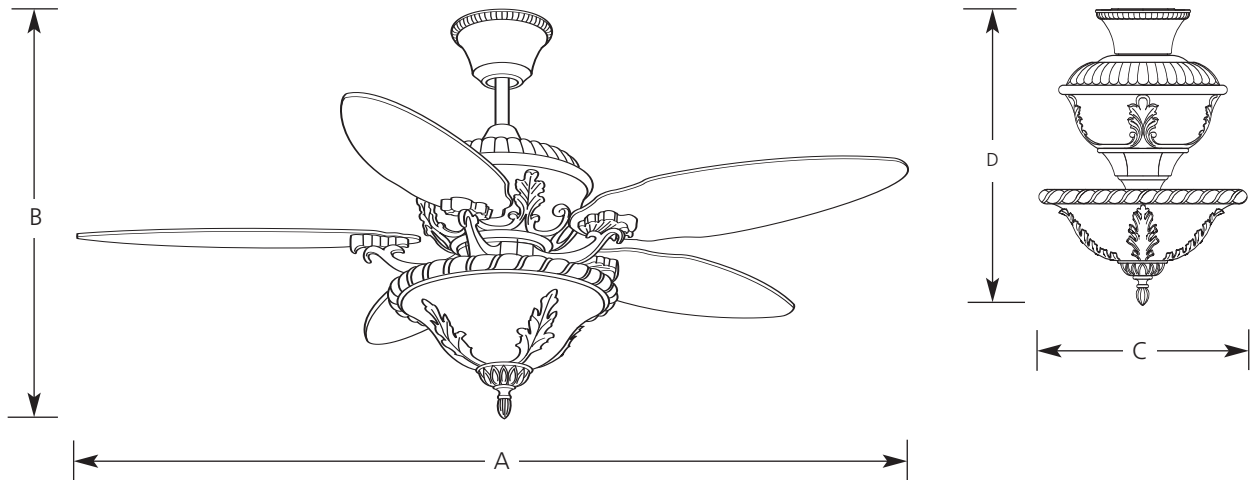

Type _____
-92C
P2506

Catalog No.	Finish	Dimensions (Inches)			
	Old Iron Crackle	A	B	C	D
P2506	-92C	54	26	14-1/2	21-3/16

Blades

Waxed Cherry

Specifications:

General

- Limited lifetime warranty
- Full function remote control (with battery) included
 - Full range dimming
 - Three speed fan operation
 - Reverse direction control

Blades

- Five blades
- 14 degree pitch
- Plywood blade material

Motor

- Triple capacitor speed control
- 188mm dia x 18mm high

Light Kit

- Umber mist glass bowl
- Copper leaf accents
- Utilizes (2) 60-watt candelabra lamps

Mounting

- Dual ceiling mounting on downrod, or close to ceiling
- A 3/4" X 6" downrod is included. Longer accessory downrods can be ordered separately
- Standard canopy designed for sloped ceilings up to 45 degrees (12:12 ceiling pitch)
- Canopy covers standard recessed 4" octagonal outlet box. Note: An outlet box assembly designed for fan installation is required (not included)
- Mounting hardware is included

Electrical

- 80" lead wires included
- Phenolic candelabra sockets
- Prewired

Labeling

- CUL listed