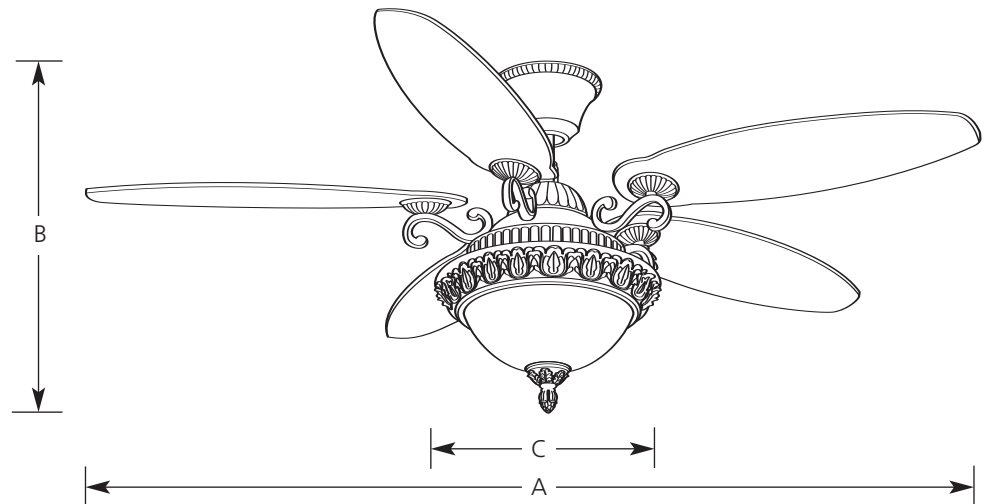

Type _____
-62 -92C
P2504

Catalog No.	Finish		Dimensions (Inches)			
	Creme Brulee	Old Iron Crackle	A	B	C	D
P2504	-62	-92C	54	23-1/2	15-1/4	
Blades						
	Sienna	Waxed Cherry				

Specifications:

General

- Limited lifetime warranty
- Full function remote control (with battery) included
 - Full range dimming
 - Three speed fan operation
 - Reverse direction control

Blades

- Five blades
- 14 degree pitch
- Plywood blade material

Motor

- Triple capacitor speed control; manual reverse control
- 188mm dia x 18mm high

Light Kit

- Antique stone etched glass bowl
- Acanthus leaf and acorn ornamental trim ring and final
- Utilizes (2) 60-watt candelabra lamps

Mounting

- Ceiling mounting on downrod.
- A 3/4" x 8" downrod is included. Longer accessory downrods can be ordered separately
- Standard canopy designed for sloped ceilings up to 45 degrees (12:12 ceiling pitch)
- Canopy covers standard recessed 4" octagonal outlet box. Note: An outlet box assembly designed for fan installation is required (not included)
- Mounting hardware is included

Electrical

- 80" lead wires included
- Phenolic candelabra sockets
- Prewired

Labeling

- CUL listed